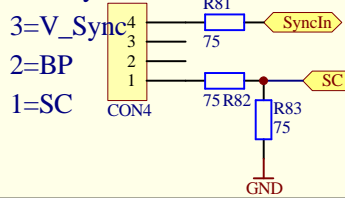

PAL Video in

Power

4=H_sync

V1.0 initial release . NT_PAL= VCC . not working
 V1.1 NT_PAL=GND
 V2 heavy modded prototype based on V1.1
 V3 new design

Title		
RGB to Pal Converter		
Size	Number	Revision
A4		V1.1
Date:	5-Mar-2011	Sheet of
File:	\\VBOXSVR\share_win_mac\rgb_2_pal.d	Drawn By: