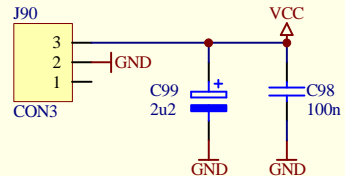

PAL Video in

Power

4=H_sync

V1.0 initial release . NT_PAL= VCC . not working
 V1.1 NT_PAL=GND
 V2 heavy modded prototype based on V1.1
 V3 new design

Title		
RGB to Pal Converter		
Size	Number	Revision
A4		V1.1
Date:	5-Mar-2011	Sheet of
File:	\\VBOXSVR\share_win_mac\rgb_2_pal.d	Drawn By: