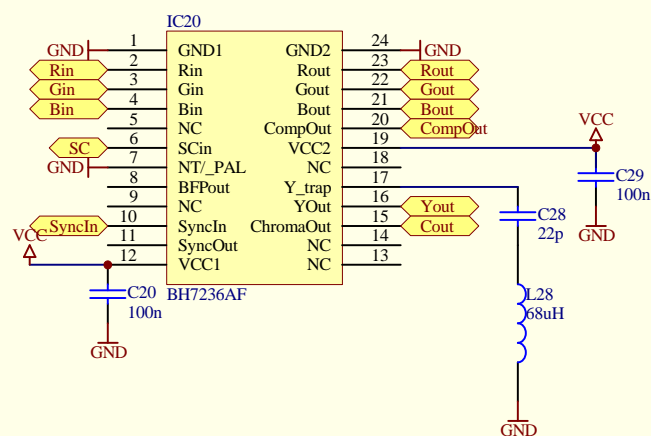

PAL Video in

Power

4=H_sync

V1.0 initial release . NT_PAL= VCC . not working
 V1.1 NT_PAL=GND
 V2 heavy modded prototype based on V1.1
 V3 new design

Title		
RGB to Pal Converter		
Size	Number	Revision
A4		V1.1
Date:	5-Mar-2011	Sheet of
File:	\\VBOXSVR\share_win_mac\rgb_2_pal.d	Drawn By: