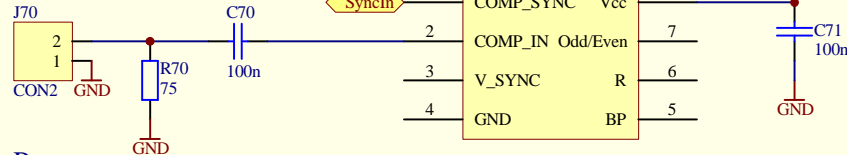

PAL Video in

Power

4=H_sync

V1.0 initial release . NT_PAL= VCC . not working
 V1.1 NT_PAL=GND
 V2 heavy modded prototype based on V1.1
 V3 new design

Title		
RGB to Pal Converter		
Size	Number	Revision
A4		V1.1
Date:	5-Mar-2011	Sheet of
File:	\\VBOXSVR\share_win_mac\rgb_2_pal.d	Drawn By: